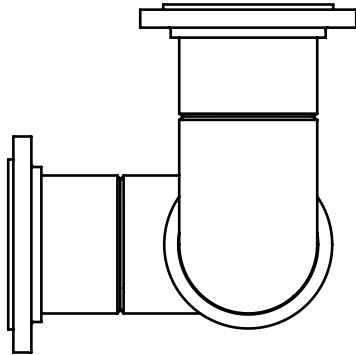

SOUTH ORIENTATION

NORTH ORIENTATION

DETAIL A
SCALE 3 : 4

The Right Connection™

dixonvalve.com

PROPRIETARY AND CONFIDENTIAL

This drawing is owned by Dixon Valve & Coupling Co. and shall be returned upon demand. It is loaned on condition that it shall not be copied or reproduced or submitted to others without the owners consent. In accepting this subject to this condition the recipient further agrees that this drawing or any design detail or concept disclosed herein shall not be used in any way detrimental to or in competition with the owner. If the recipient does not agree to the terms of this agreement they shall return this drawing immediately. The information contained in this drawing is subject to change without notice.

DO NOT SCALE THIS DRAWING

DIXON  **U.S.A.**

THE RIGHT CONNECTION™

TITLE:
8" x 1425MM
GSM WATER HOSE C/W 90° ELBOWS & 150# CS FLOATING
FLANGES AT EACH END

MATERIAL:
N/A

PART NUMBER:
T45T46T460056XA