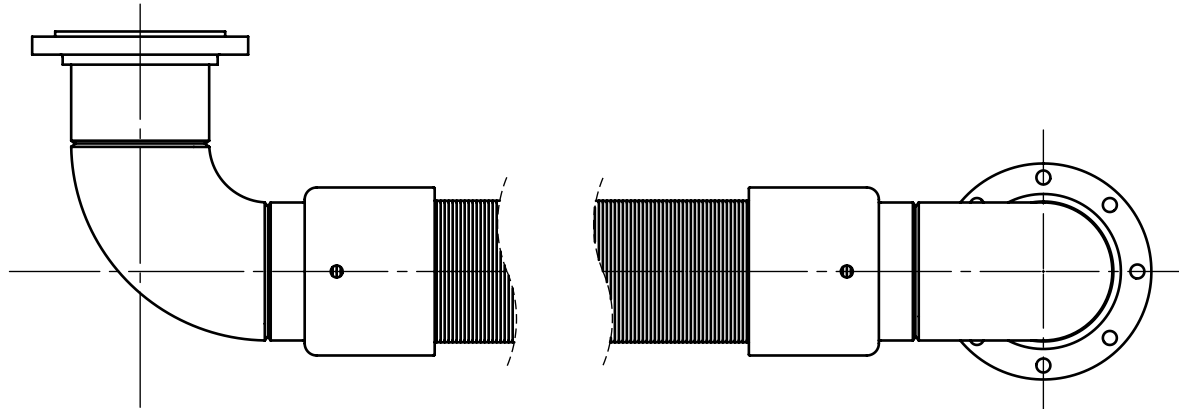

SOUTH ORIENTATION

NORTH ORIENTATION

DETAIL A
SCALE 3 : 4

The Right Connection™

dixonvalve.com

PROPRIETARY AND CONFIDENTIAL

This drawing is owned by Dixon Valve & Coupling Co. and shall be returned upon demand. It is loaned on condition that it shall not be copied or reproduced or submitted to others without the owners consent. In accepting this subject to this condition the recipient further agrees that this drawing or any design detail or concept disclosed herein shall not be used in any way detrimental to or in competition with the owner. If the recipient does not agree to the terms of this agreement they shall return this drawing immediately. The information contained in this drawing is subject to change without notice.

DO NOT SCALE THIS DRAWING

DIXON  **U.S.A.**

THE RIGHT CONNECTION™

TITLE:
8" x 1425MM
GSM WATER HOSE C/W 90° ELBOWS & 150# CS FLOATING
FLANGES AT EACH END

MATERIAL:
N/A

PART NUMBER:
T45T46T460056XA