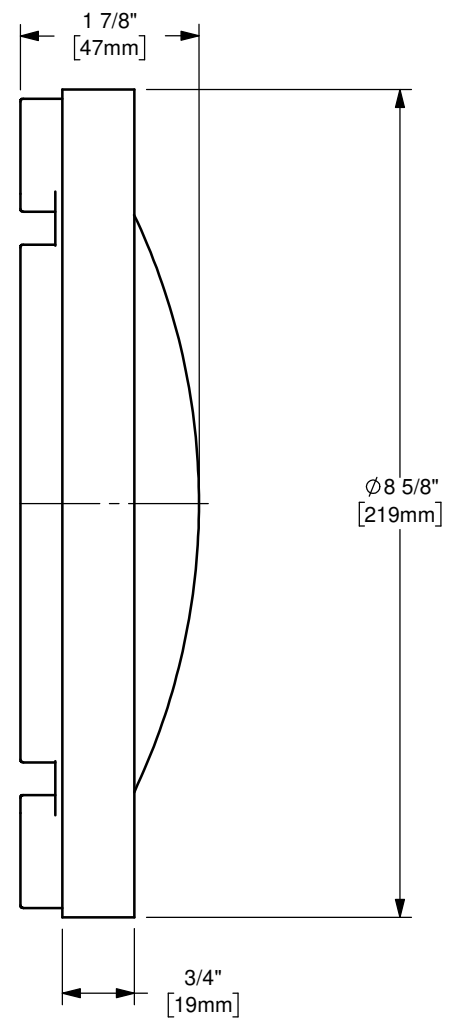

DIXON

**BECC80
500 PSI**

7/16" - 14UN
FEMALE THREAD

1 7/8"
[47mm]

Ø 8 5/8"
[219mm]

3/4"
[19mm]

The Right Connection™

dixonvalve.com

DO NOT SCALE THIS DRAWING

DIXON  **U.S.A.**

THE RIGHT CONNECTION™

TITLE:
8" VICTAULIC END CAP WITH SCREW BOSS

MATERIAL:
IRON

PART NUMBER:
BECC80