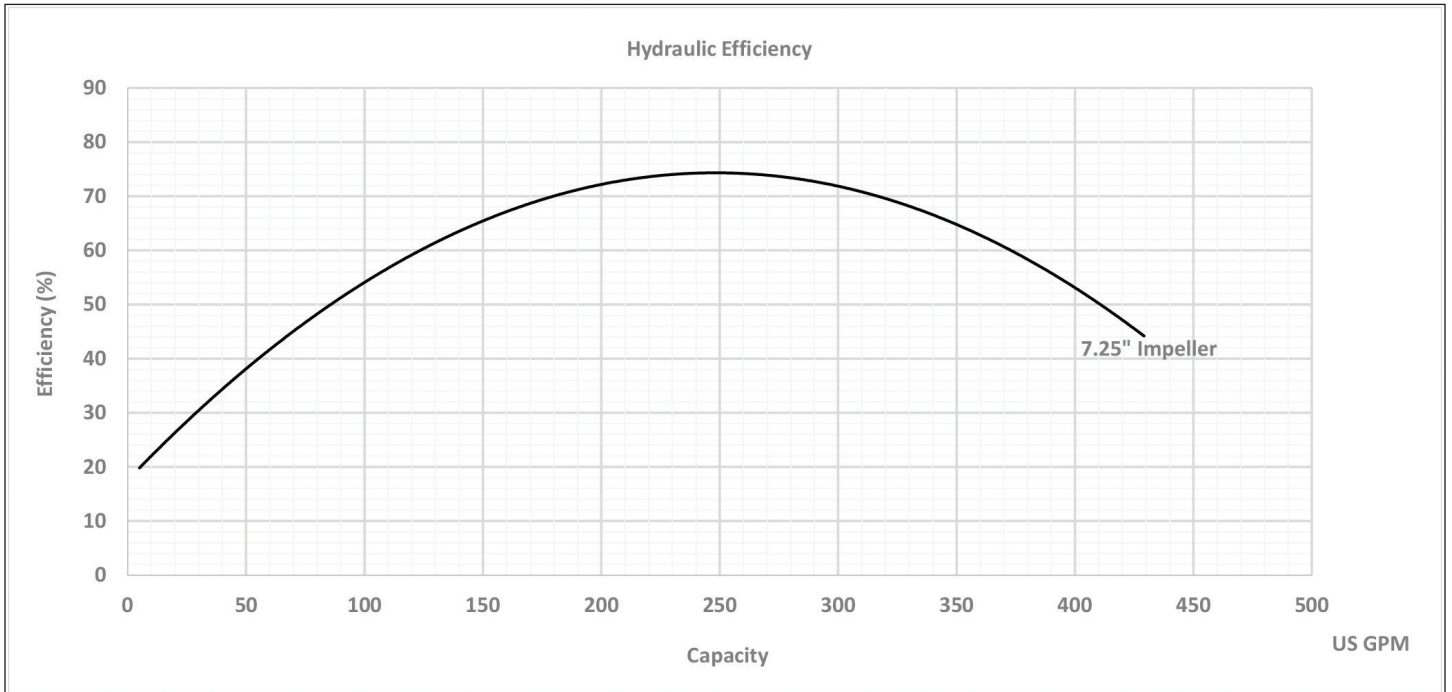

The Right Connection®

ExD-Series Centrifugal Pump Efficiency Curve

Model: ExD 220-230 [3500 RPM]

Dixon Sanitary

N25 W23040 Paul Road • Pewaukee, WI 53072

ph: 800.789.1718 • 262.513.6900 • fx: 800.789.4046 • 262.513.4904