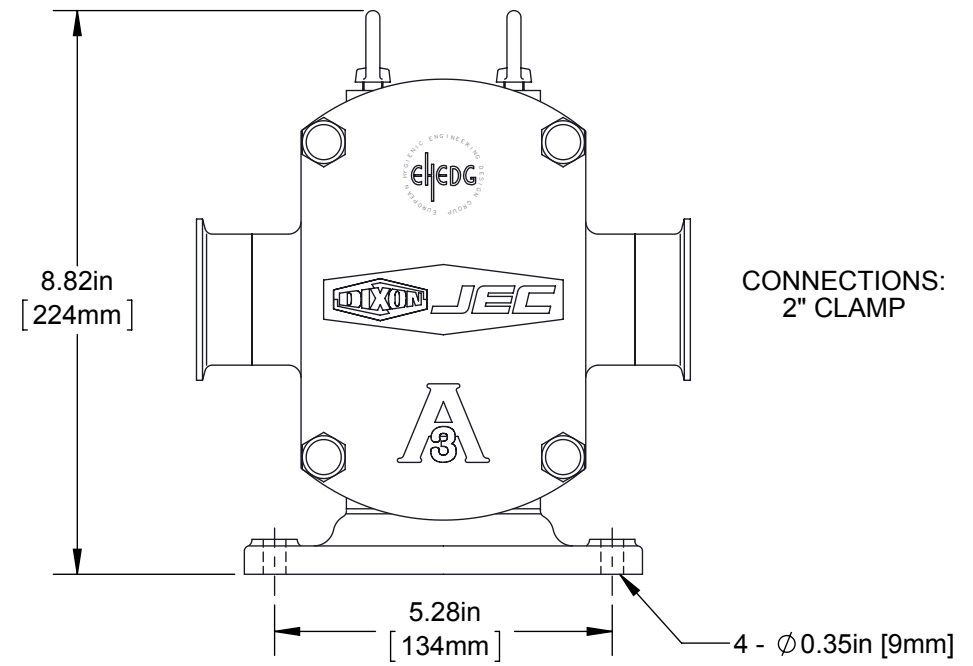

METRIC X STANDARD
SHAFT COUPLINGS
IN STOCK

DIXON SANITARY
N25 W23040 PAUL RD
PEWAUKEE, WI 53072
(800) 789-1718

RZL120

DIMENSIONAL DRAWING

THIS DRAWING AND THE INFORMATION CONTAINED
THERE ON IS THE EXCLUSIVE PROPERTY
OF DIXON SANITARY AND MAY NOT BE COPIED
OR MODIFIED WITHOUT OBTAINING WRITTEN PERMISSION

ALL UNITS IN
INCHES UNLESS
OTHERWISE
SPECIFIED

MATERIAL:
SCALE: 1:3
SHEET: 1 OF 1

SIZE:
B