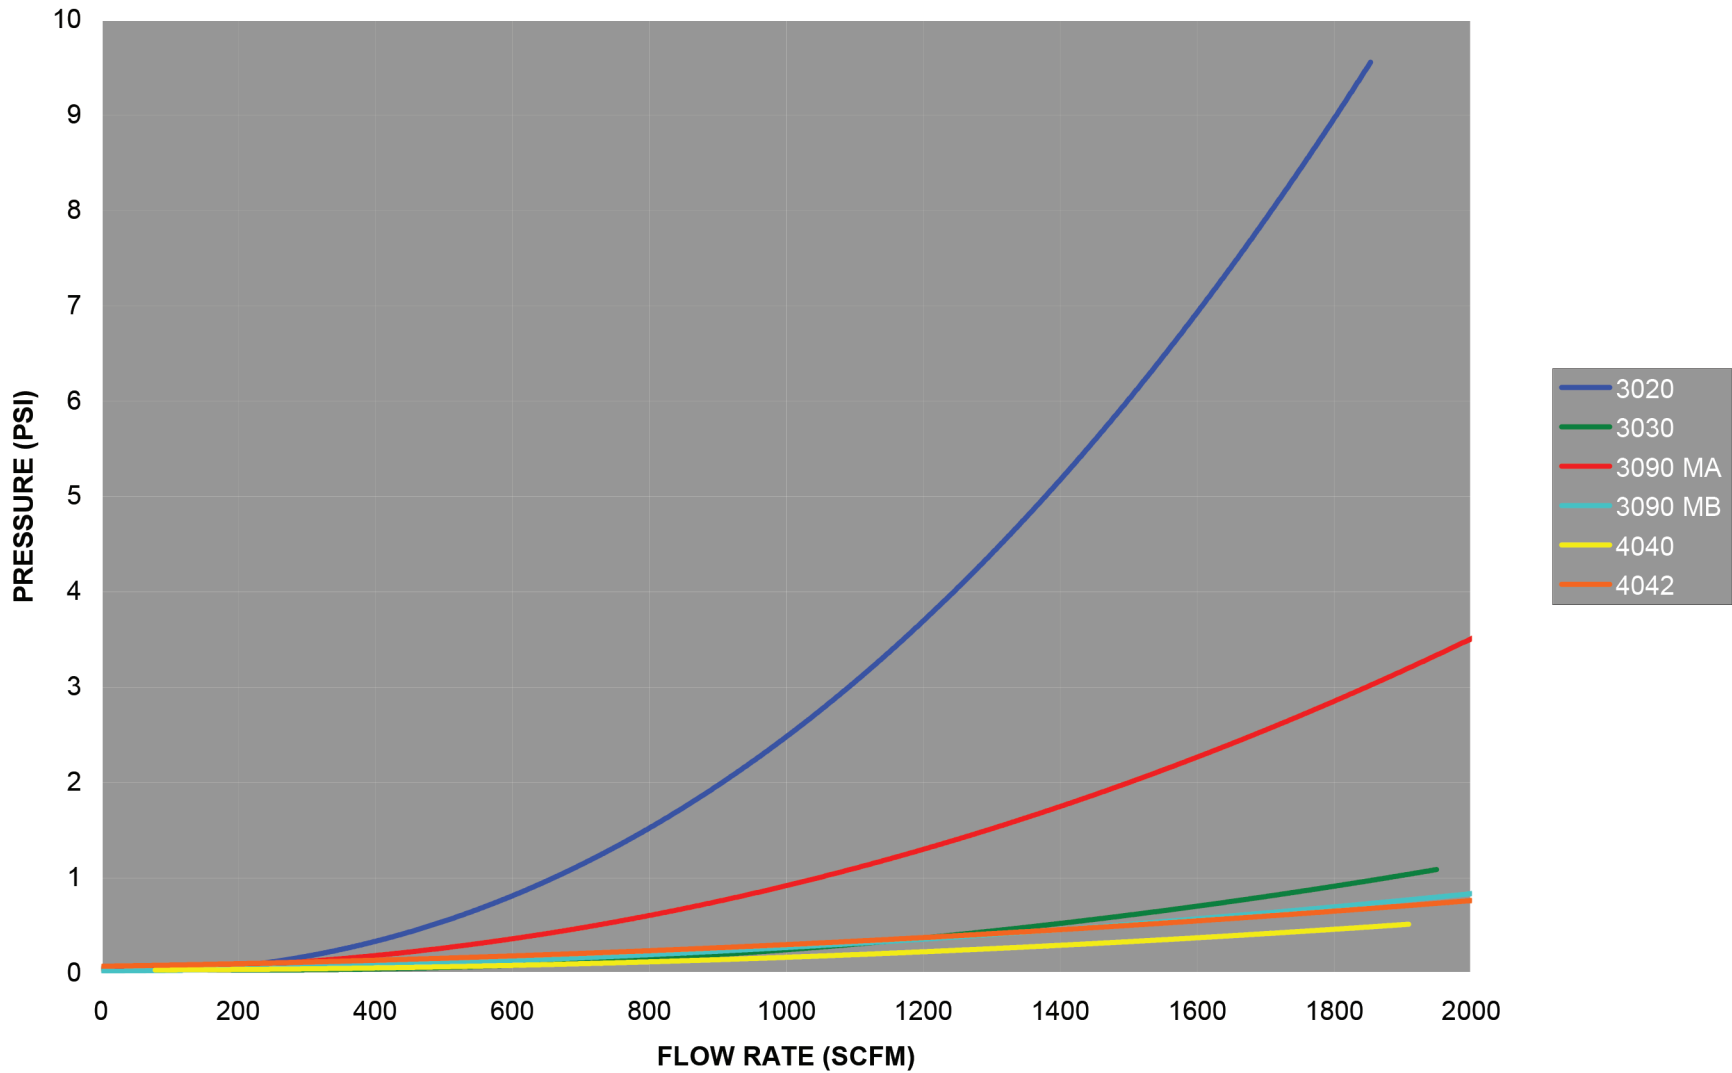

The Right Connection®

DIXON BAYCO SWING CHECK VALVES - PRESSURE VS. FLOW RATE

Dixon Bayco

800 High Street • Chestertown, MD 21620

ph 800.355.1991 • fx 800.283.4966

dixonvalve.com